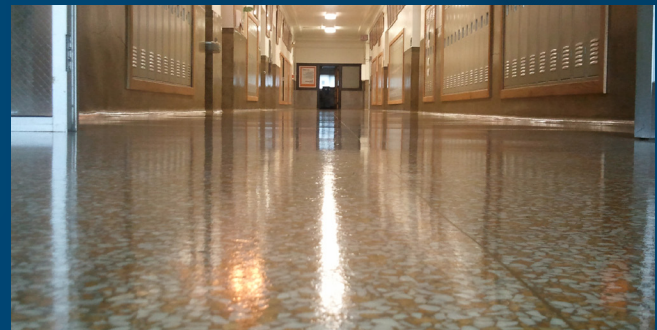

Make It EPIC With Just One Coat

- Eliminate Grinding & Polishing
- Eliminate Waxing & Buffing
- Sanitize Without Fear of Degrading
- Bonds to Polished Terrazzo
- Super-wetting & Enhancing
- Durable Enough for High-traffic Hallways & Entrances

Manufacturing, production, warehousing

TRANSPORTATION

Airports, hangars, bus/train stations

RESIDENTIAL

Garage floors, patios, interior surfaces

HOSPITALITY

Hotels & restaurants

"EPIC for Terrazzo allows me to focus on cleaning instead of constantly spending time and money maintaining our terrazzo floors throughout the year."